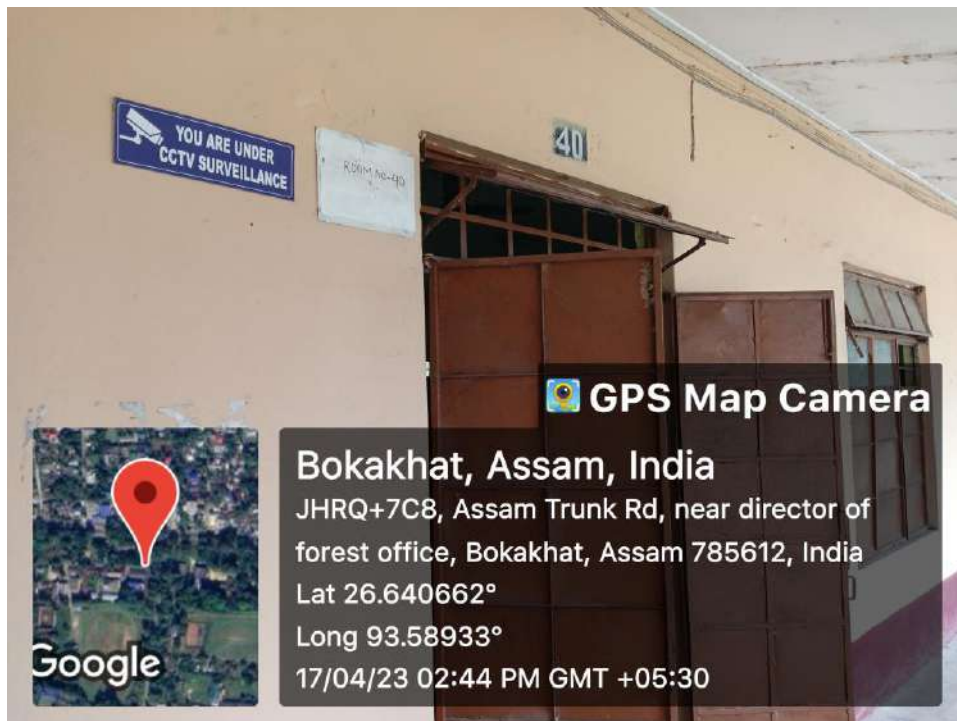

**Images of Digital Classroom**

**Digital Classroom**

Classroom

Classroom

Digital video conference room

Psychological laboratory

**Open auditorium**

Conference Hall

**Bokakhat, Assam, India**  
Jhrq+7c8, Assam Trunk Rd, Near Director Of Forest  
Office, Bokakhat, Latabari, Assam 785612, India  
Lat 26.64045° Long 93.588582°  
27/01/25 10:03 AM GMT +05:30

**Boys' common room**

Digital Classroom

Digital classroom

Digital Conference hall

**Kaziranga Study Center**

Auditorium

Auditorium

Central library

Yoga center