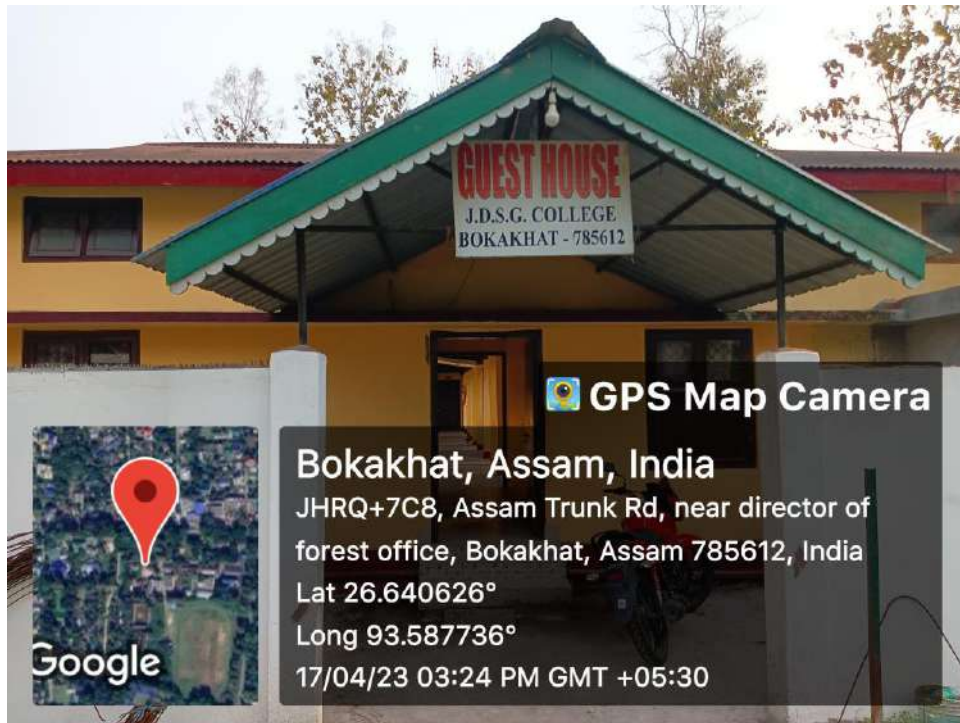

Digital Classroom

Digital classroom

Digital Conference hall

**Kaziranga Study Center**

Auditorium

Auditorium

Central library

Yoga center

**Girls' Common room**

**Guest house**

Rural Museum

Gym

Pavilion

**Bokakhat, Assam, India**

JHRQ+7C8, Assam Trunk Rd, near director of forest office, Bokakhat, Assam 785612, India

Lat 26.639449°