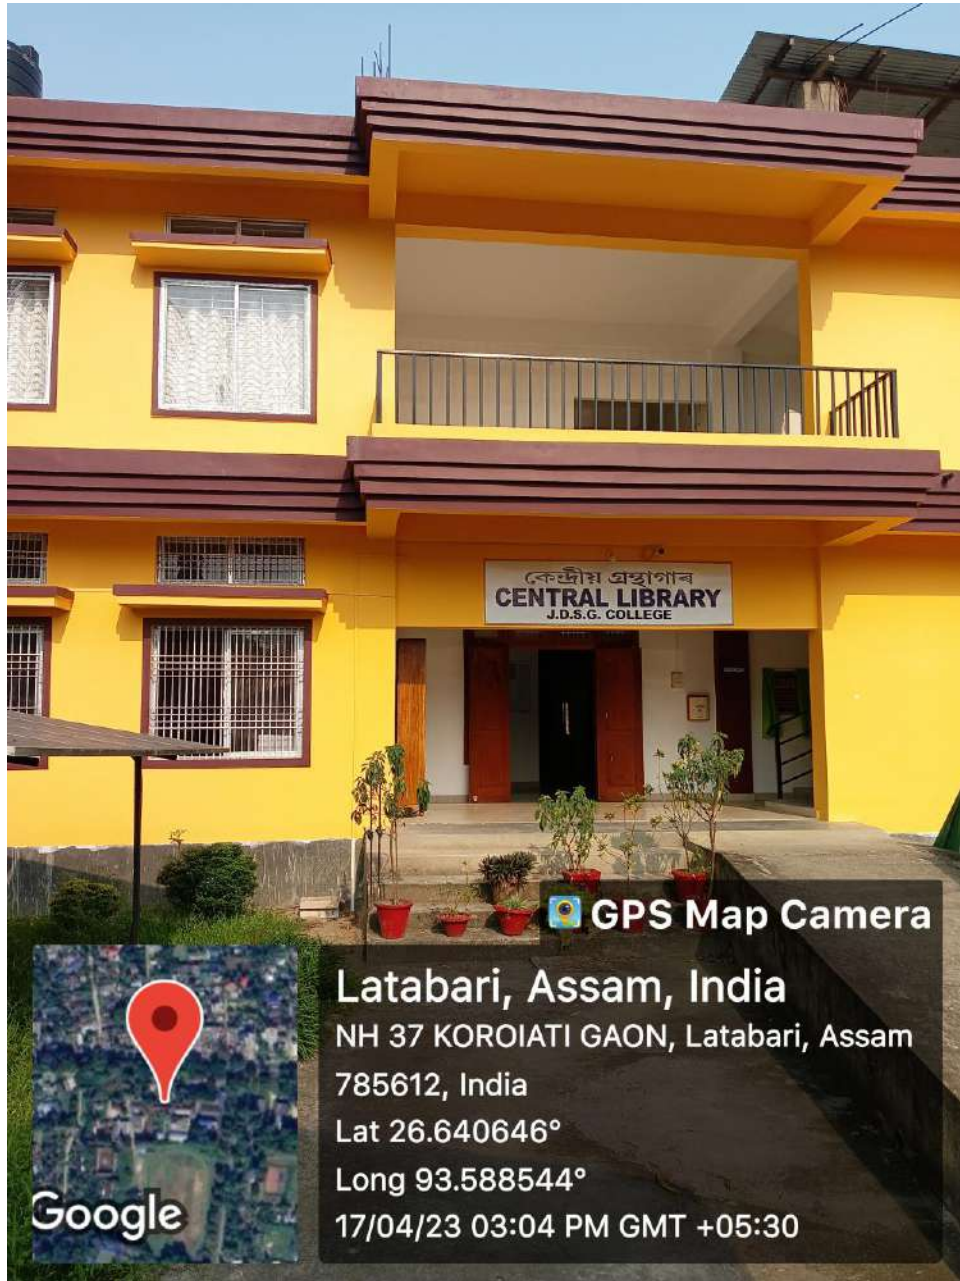

**Bokakhat, Assam, India**  
Jhrq+7c8, Assam Trunk Rd, Near Director Of Forest  
Office, Bokakhat, Latabari, Assam 785612, India  
Lat 26.64045° Long 93.588582°  
27/01/25 10:03 AM GMT +05:30

**Boys' common room**

Digital Classroom

Digital classroom

Digital Conference hall

**Kaziranga Study Center**

Auditorium

Auditorium

Central library

Yoga center

**Girls' Common room**

**Guest house**

Rural Museum

Gym

Pavilion

**Bokakhat, Assam, India**

JHRQ+7C8, Assam Trunk Rd, near director of forest office, Bokakhat, Assam 785612, India

Lat 26.639449°