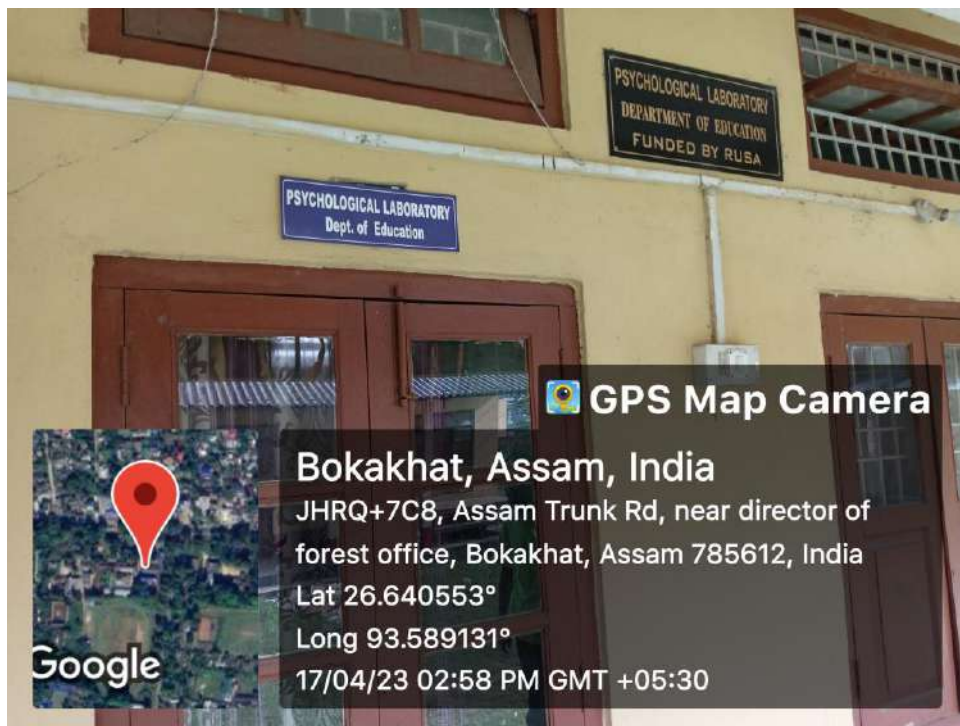

**Images of Digital Classroom**

**Digital Classroom**

Classroom

Classroom

Digital video conference room

Psychological laboratory

**Open auditorium**

Conference Hall

**Bokakhat, Assam, India**  
Jhrq+7c8, Assam Trunk Rd, Near Director Of Forest  
Office, Bokakhat, Latabari, Assam 785612, India  
Lat 26.64045° Long 93.588582°  
27/01/25 10:03 AM GMT +05:30

**Boys' common room**